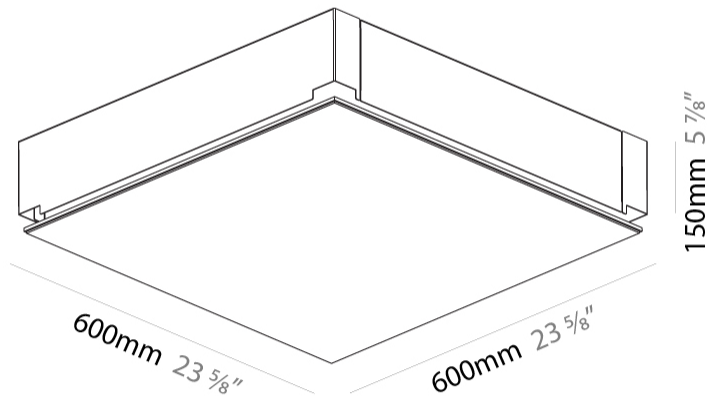

PHYSICAL

Shape: Square
Length (mm): 600
Length (in): 23 5/8
Width (mm): 600
Width (in): 23 5/8
Height (mm): 150
Height (in): 5 7/8
Ceiling Thickness (mm): 10 / 12.5 / 15 / 25 / 30
Ceiling Thickness (in): 3/8 or 1/2 or 9/16 or 1 or 1 3/16
Min. Recessing Depth (mm): 180
Min. Recessing Depth (in): 7 1/16
Light Distribution: Direct
Diffuser: PMMA - Opal
Fixture Finish: SSR / BKV / CWI / CRY / HAB / UFT / ITA / RUA / FTG / MYG / LOD / PUS / FRO / FUP / KIA / POP / BLS / SPG / MEY / GOH / GUM / CHC / COM / ABZ / JAG / OBR / MOS / ROR
Fixture Material: Aluminum
Cut-out Measurements: 635mm / 25" x 635mm / 25"
Upon Request: Unique Sizes Unique Ceiling Thickness Unique Mounting Depth Spot Inserts

ELECTRICAL

Lamp Type: LED (Zhaga Standard)
Input Wattage (W): 55
Total Output Wattage (W): 46
Dimming: Tri-Mode (Non-Dimming and Phase Dimming (120Vac only) and 0-10V Dimming)
Driver Included: Yes
Driver Location: Integrated
Driver Type: Constant Current - Universal
Driver Class: Class 2
Input Voltage (V): 120 - 277
Constant Current (MA): 350

LED

Color Temperature (°K): 3000 / 3500 / 4000
Max. Delivered Lumen (lm): 4350 / 4410 / 4500
CRI: >80 CRI
Efficiency (%): 65% (5mm Perspex)|65.10%
Lamp Life (hrs): 50000
Upon Request: RGB-W Tunable White Special Color Temperature CRI90

OPTICAL

RATINGS AND CERTIFICATIONS

Certified By: Certified for North American Standards
IP rating: IP20

180mm
7 1/16"

635mm x 635mm
25" x 25"

10 | 12 1/2 | 15 | 25 | 30mm
3/8" | 1/2" | 9/16" | 1" | 1 3/16"