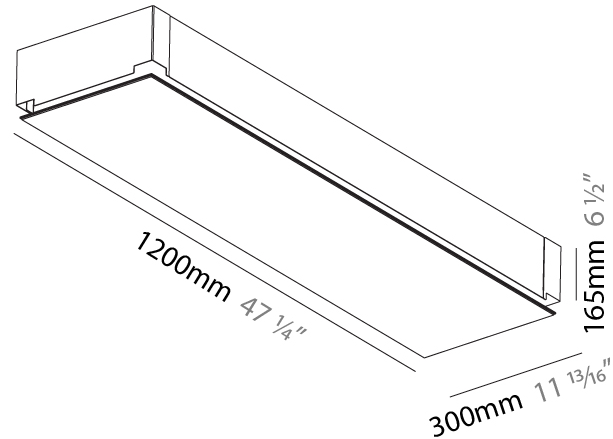

GENERAL

Series: Pi2
Subseries: Pi2 Whiteline
Brand: Prolicht
Division: Architectural
Mounting Type: Trimless
Mounting Location: Ceiling
Subcategory: Ambient

PHYSICAL

Shape: Rectangle
Length (mm): 1200
Length (in): 47 1/4
Width (mm): 300
Width (in): 11 13/16
Depth (mm): 165
Depth (in): 6 1/2
Ceiling Thickness (mm): 10 / 12.5 / 15 / 25 / 30
Ceiling Thickness (in): 3/8 or 1/2 or 9/16 or 1 or 1 3/16
Min. Recessing Depth (mm): 180
Min. Recessing Depth (in): 7 1/16
Light Distribution: Direct
Weight (kg): 12.564
Weight (lbs): 27.64
Diffuser: PMMA - Opal
Fixture Material: Extruded Aluminum / Steel
Cut-out Measurements: 1235mm / 48 5/8" x 335mm / 13 3/16"
Upon Request: Unique Sizes Unique Ceiling Thickness Unique Mounting Depth Spot Inserts

ELECTRICAL

Lamp Type: LED (Zhaga Standard)
Input Wattage (W): 55
Total Output Wattage (W): 46
Dimming: Tri-Mode (Non-Dimming and Phase Dimming (120Vac only) and 0-10V Dimming)
Driver Included: Yes
Driver Location: Integrated
Driver Type: Constant Current - Universal
Driver Class: Class 2
Input Voltage (V): 120 - 277
Constant Current (MA): 350

LED

Color Temperature (*K): 3000 / 3500 / 4000
Max. Delivered Lumen (lm): 4350 / 4410 / 4500
CRI: >80 CRI
Efficiency (%): 0.651
Lamp Life (hrs): 50000
Upon Request: RGB-W Tunable White Special Color Temperature CRI90

OPTICAL

RATINGS AND CERTIFICATIONS

Certified By: Certified for North American Standards
IP rating: IP20